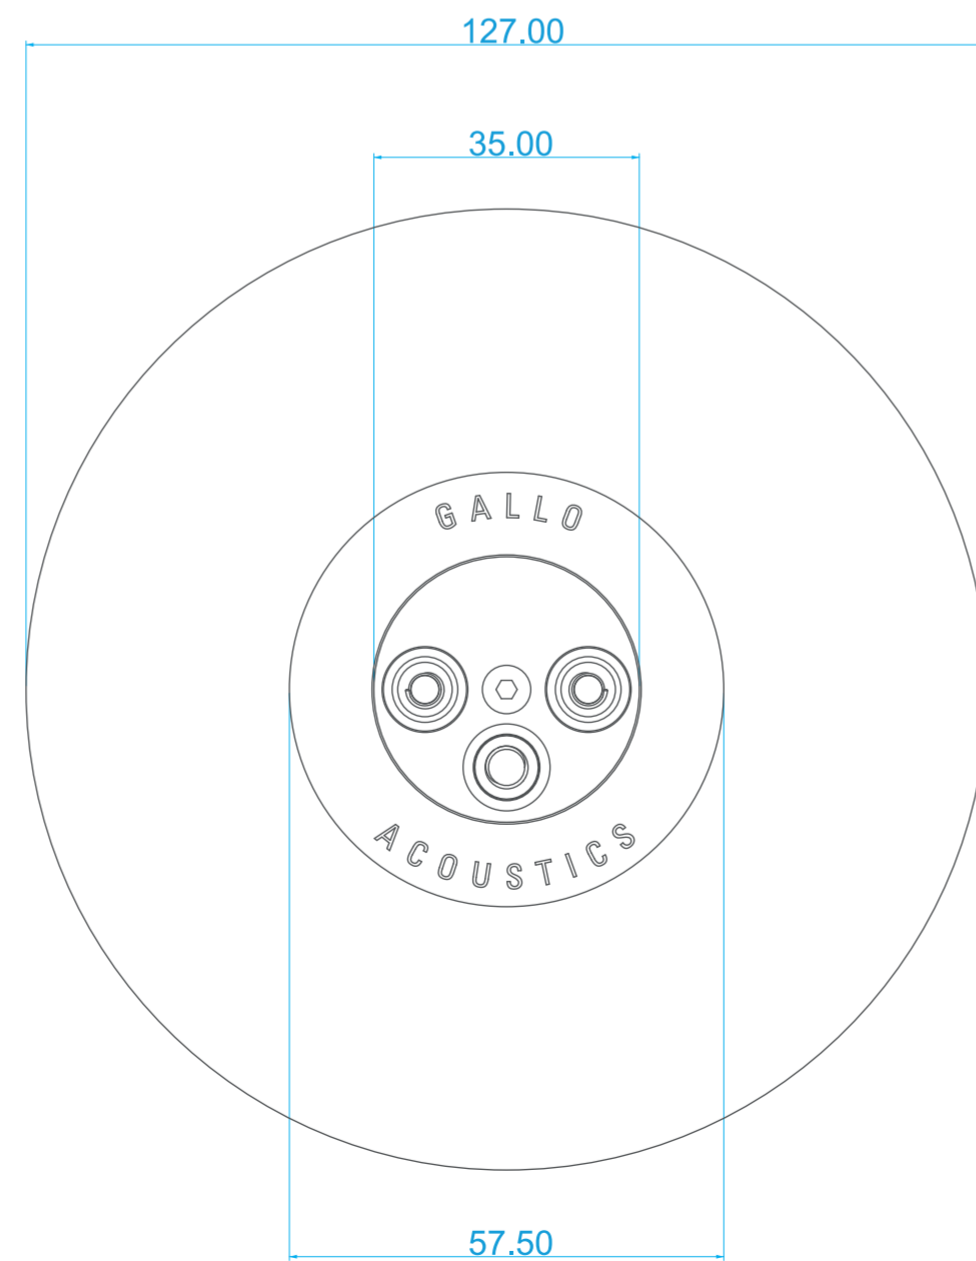

PRODUCT	A'DIVA
VERSION	1.0
DRAWN BY	SB
LOCATION	LANARK, SCOTLAND
DATE	16/02/17
APPROVED BY	DB

STATUS - PRODUCTION

QUESTIONS?

CONTACT - STUDIO@GALLOACOUSTICS.COM