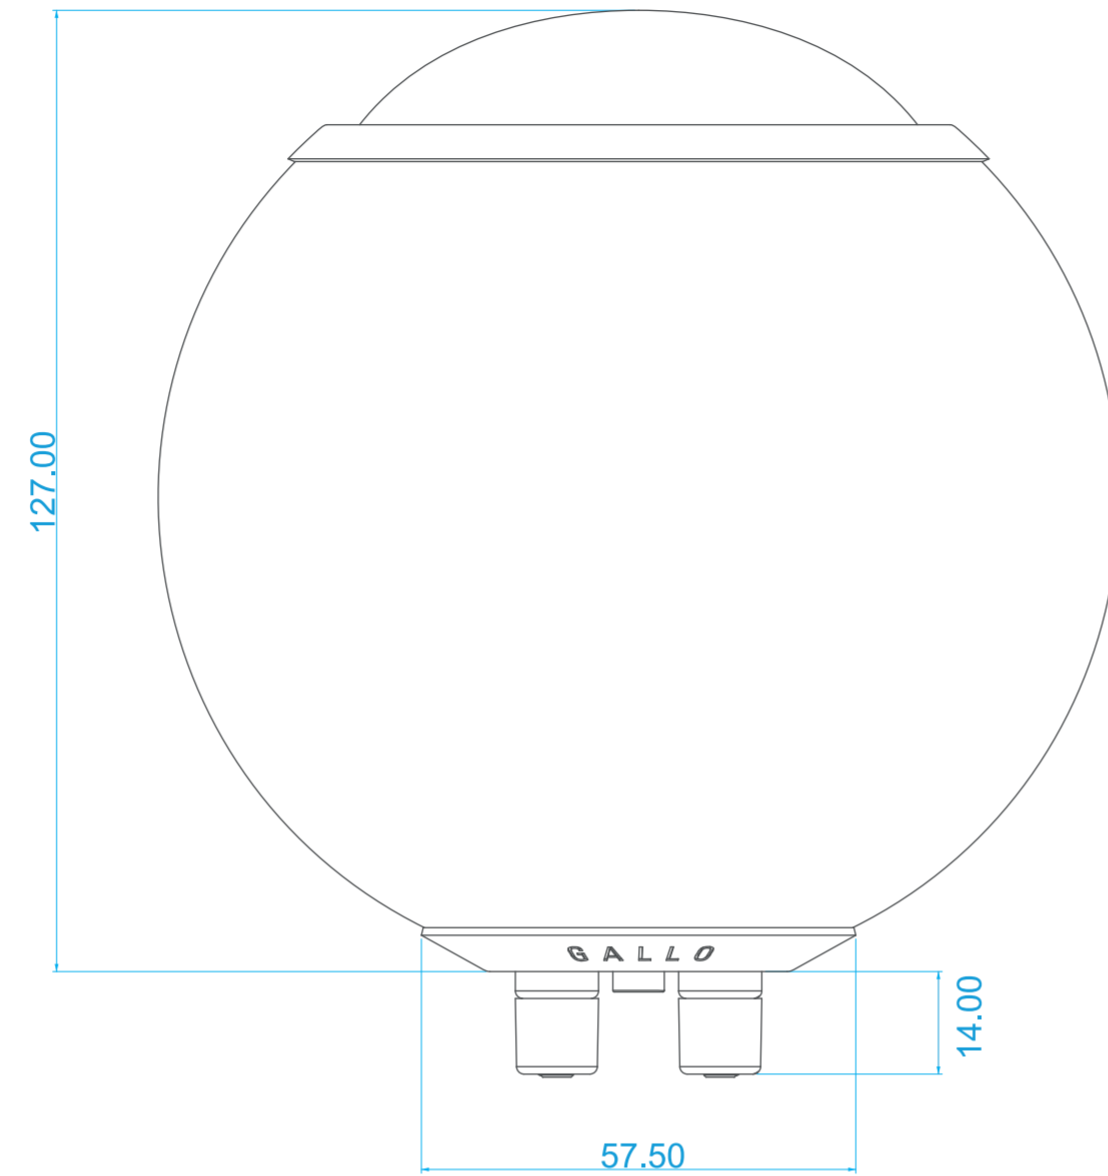

PRODUCT	A'DIVA
VERSION	1.0
DRAWN BY	SB
LOCATION	LANARK, SCOTLAND
DATE	16/02/17
APPROVED BY	DB

STATUS - PRODUCTION

QUESTIONS?

CONTACT - STUDIO@GALLOACOUSTICS.COM